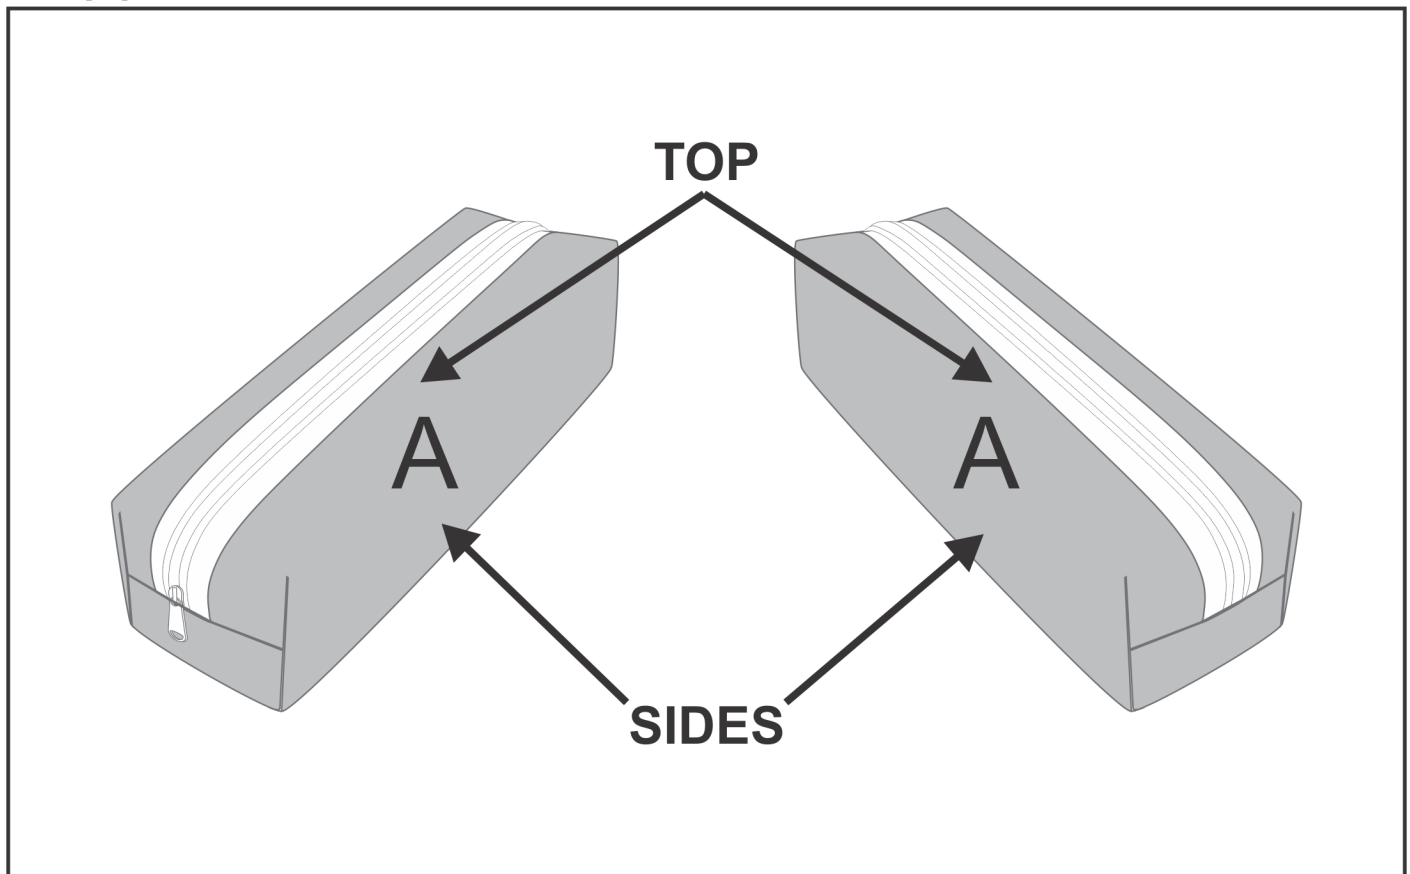

SC-HP-5-G

Hoppla Sketches Pencil Case

Need to know:

- Includes 1-Position Sublimation (setup fees apply)
- **Please Note: We cannot guarantee 100% logo Alignment on all Brandable Panels.**

Branding Options:

Position A

1. Custom Sublimation A (CPSUB-A)
Full Colour
Size: 300mm wide x 254mm high